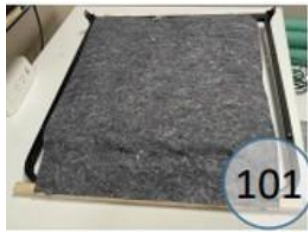

7650487

Call Out	Description
● (Red)	Blown Fiber
● (Yellow)	Cushion Chaise Pad - top Pad
● (Green)	Cushion Foam
● (Orange)	KD Component
● (Light Blue)	Cover

Signature
DESIGN
BY **ASHLEY**®

101

105

108

134

654