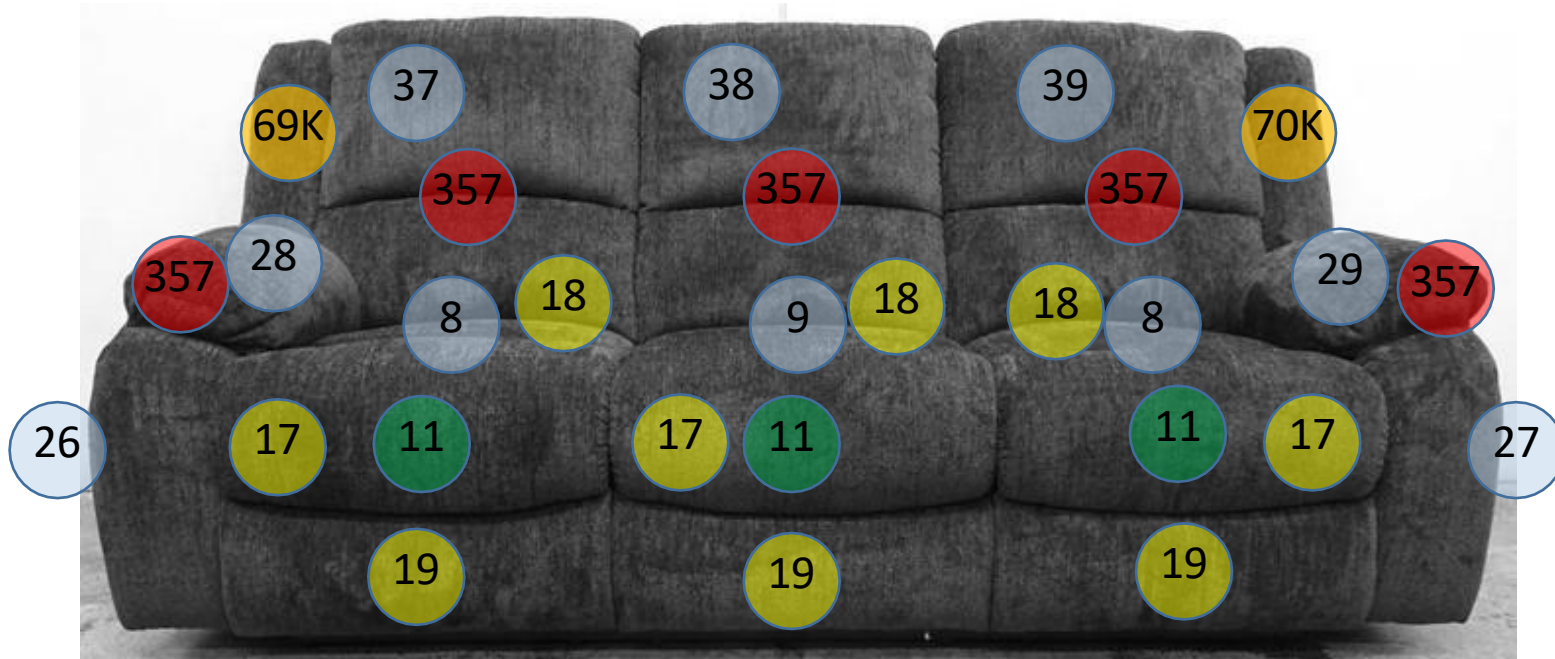

7650487

Call Out	Description
● (Red)	Blown Fiber
● (Yellow)	Cushion Chaise Pad - top Pad
● (Green)	Cushion Foam
● (Orange)	KD Component
● (Light Blue)	Cover

Signature
DESIGN
BY **ASHLEY**®

101

105

108

134

654

157

149

365

425

426

440

520

547

615

617

619

630

645

216

217

419

480

WNK: Eff to 04/23/25
US: Eff to 04/19/25

406

WNK: Eff to 04/23/25
US: Eff to 04/19/25

480

WNK: Eff from 04/23/25
US: Eff from 04/19/25

653

654